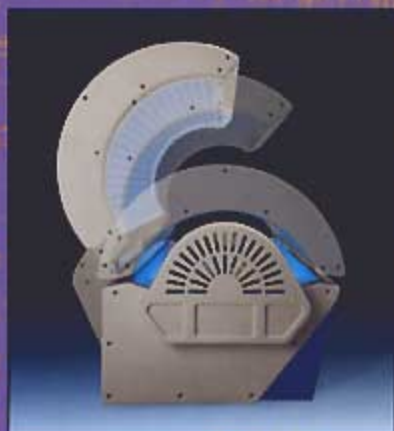

## SOLARIS PLUS 42 3F

Intense tanning power in a 15-minute, 42-lamp bed. The all-metal *Solaris® Plus 42 3F SPEED®system* features 42 custom-designed *SPEED®system* lamps for beautiful, longer-lasting golden tans.

### Features & Benefits

- This unit comes equipped with *Gold Medal® Series* features.
- *SPEED®system* tanning technology features specially-designed, patent-pending custom-matched components.
- More comfortable, ergonomically designed bench provides even support to the back, neck and shoulders.
- All-metal construction for long-lasting durability.
- A convenient slide-out utility drawer makes accessing your bed's internal components simple — just slide the drawer out whenever routine service and entry are needed.
- *EZ-Touch™* spring lift system makes it easy for the tanner to open and close the canopy.
- 42 super-efficient *SPEED® system* lamps utilize a proprietary phosphor blend. The canopy contains 26-*SPEED® 225R system* lamps and the bench contains 16-*SPEED® 205 system* lamps.
- High gloss shoulder reflector focuses more tanning rays on the shoulders and neck.
- Exclusively designed acrylic sheet allows the maximum amount of UV penetration for more tanning power.
- Standard, variable speed *Vortex™* body fan, controlled by the tanner, keeps the tanning environment cool and comfortable.
- Optional stereo speakers available for your clients' listening pleasure (stereo not included).
- 48-month *Gold Medal®* extended warranty.
- A standard limited lifetime warranty protects your investment and gives you peace of mind.